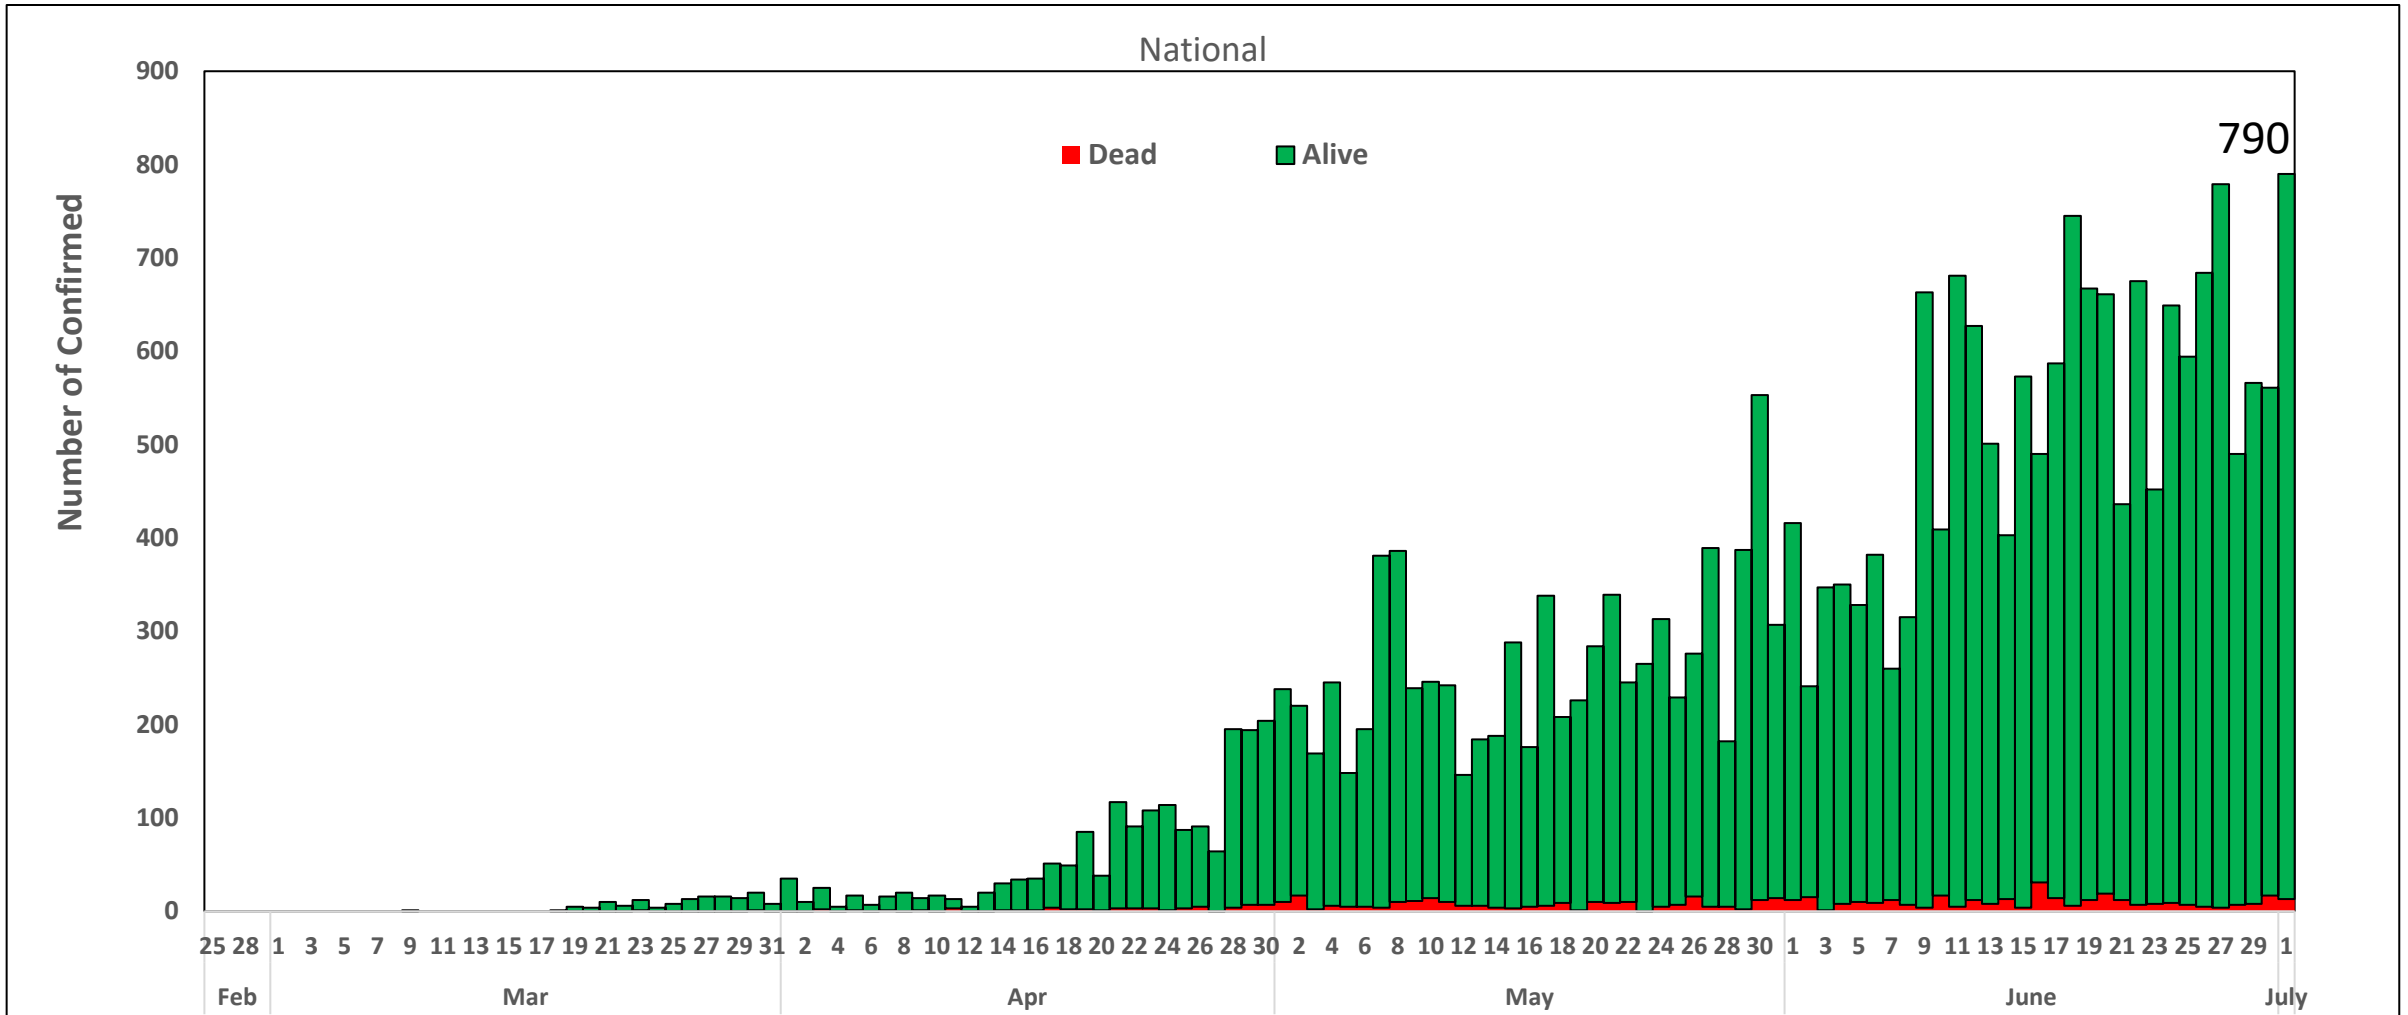

Daily Epicurve of COVID-19 Cases in Nigeria

Daily Reported Statistics in Nigeria from 18th June – 1st July, 2020:

June, 2020	18	19	20	21	22	23	24	25	26	27	28	29	30	1 Jul
Cases	745	667	661	436	675	452	649	594	684	779	490	566	561	790
Recoveries	340	274	137	161	230	229	275	209	431	372	382	395	344	406
Fatalities	06	12	19	12	07	08	09	07	05	04	13	08	17	13